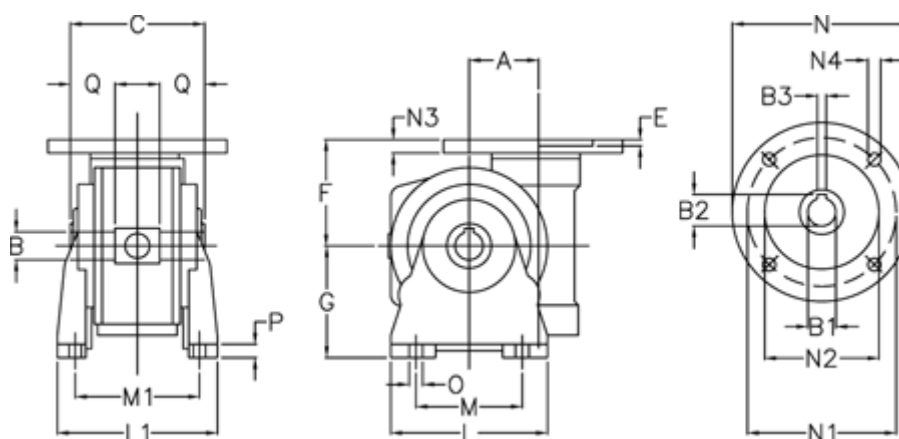

Article number: 3902210030355

Description: Worm gear
VF 210-V-30-160B5, without lubrication

Measures

A = 210	G = 335	N3 = 22
B = 90 H7	L = 440	N4 = 18
B1 E7 = 42	L1 = 320	O = 26
B2 = 45.3	M = 340	P = 25
B3 H9 = 12	M1 = 265	Q = 85
C = 260	N = 350	
E = 8	N1 = 300	
F = 460	N2 = 250	